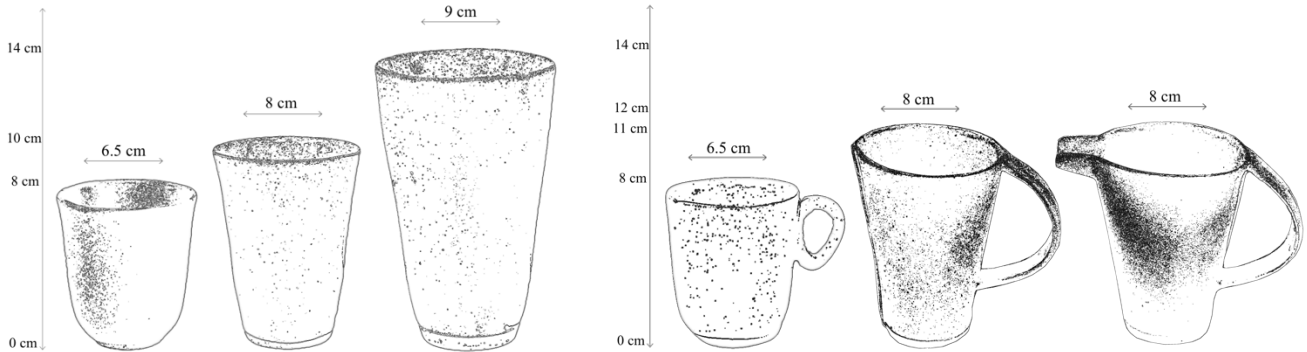

RANGE | Afro Deco

PIECES AVAILABLE

Mugs | Beakers | Cups  
Jugs | Sugar Bowls

COLOUR TONES

Each piece is a one off and there are no repetitions in the designs

SIZING

**SMALL CUP**  
Size | 8cm (h) x 6.5cm (d)  
Weight | 110g

**MEDIUM BEAKER**  
Size | 10cm (h) x 8cm (d)  
Weight | 125g

**TALL BEAKER**  
Size | 14cm (h) x 9cm (d)  
Weight | 185g

**ESPRESSO CUP**  
Size | 8cm (h) x 6.5cm (d)  
Weight | 130g

**COFFEE MUG**  
Size | 11cm (h) x 8cm (d)  
Weight | 180g

**MILK JUG**  
Size | 12cm (h) x 8cm (d)  
Weight | 200g

**SUGAR BOWL**  
Size | 10cm (w) x 5cm (h)  
Weight | 118g  
Colour Shown | Jade